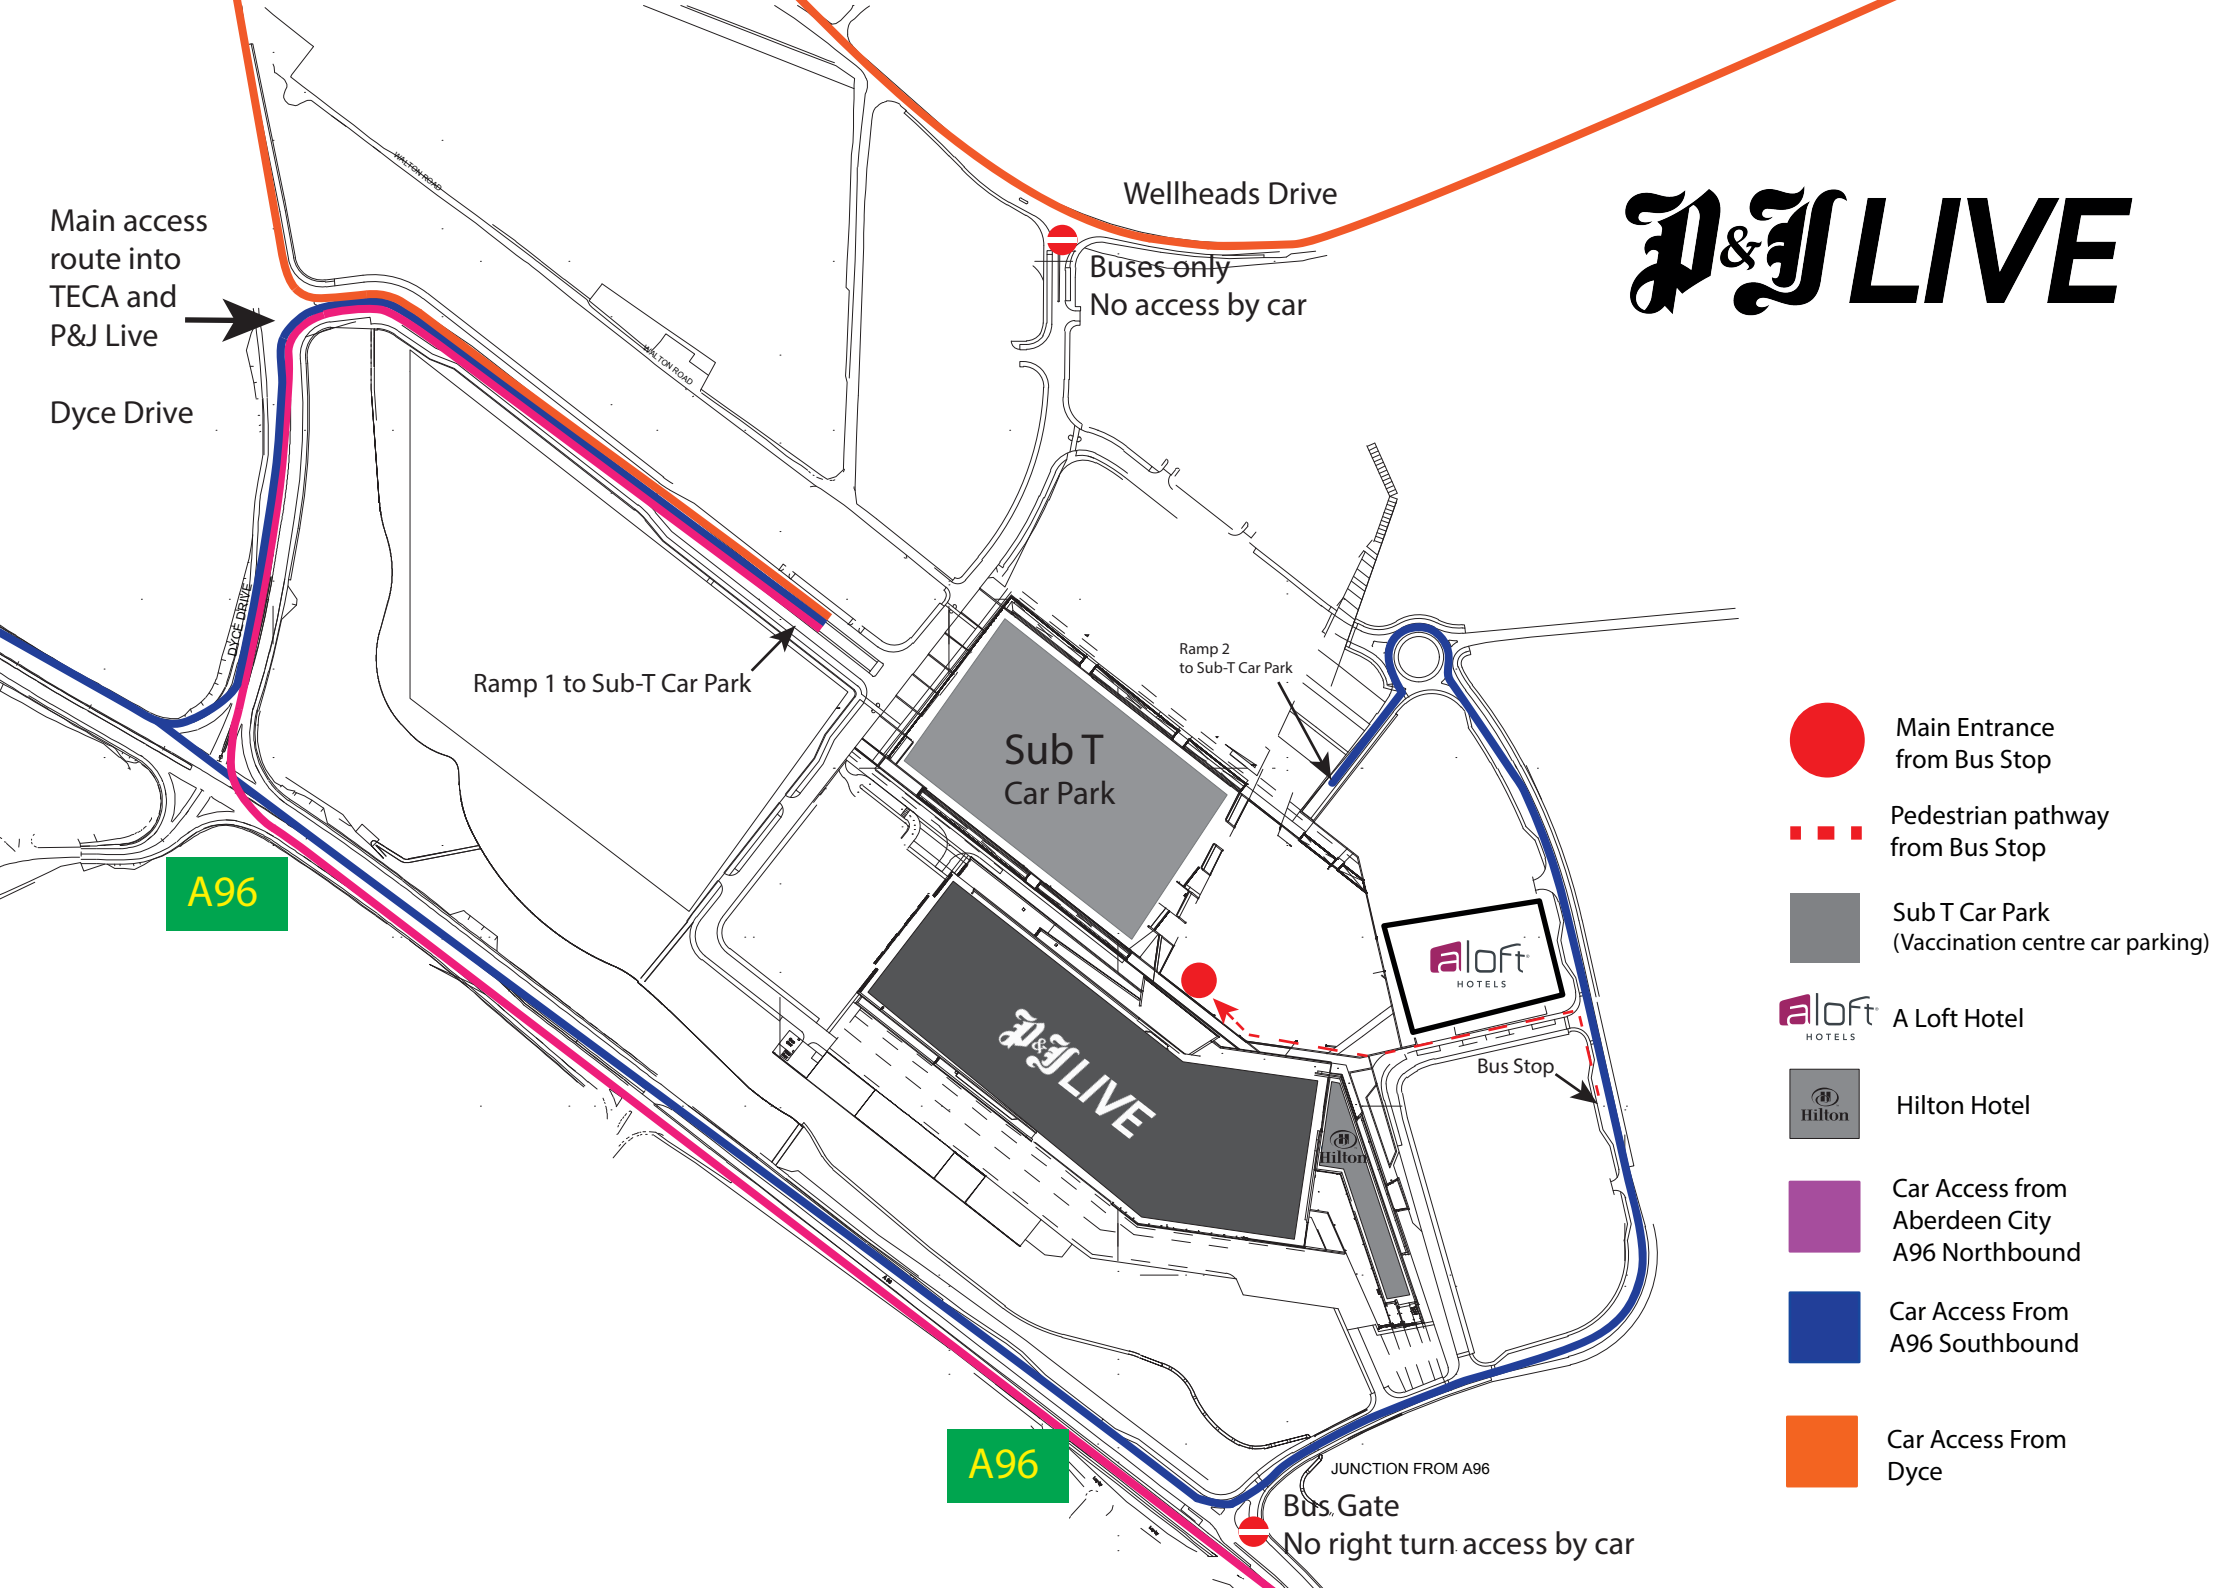

# P&J LIVE

Main access route into TECA and P&J Live

Dyce Drive

Wellheads Drive

Buses only  
No access by car

Ramp 1 to Sub-T Car Park

Ramp 2 to Sub-T Car Park

Sub T Car Park

A96

A96

JUNCTION FROM A96

Bus Gate

No right turn access by car

-  Main Entrance from Bus Stop
-  Pedestrian pathway from Bus Stop
-  Sub T Car Park (Vaccination centre car parking)
-  A Loft Hotel
-  Hilton Hotel
-  Car Access from Aberdeen City A96 Northbound
-  Car Access From A96 Southbound
-  Car Access From Dyce